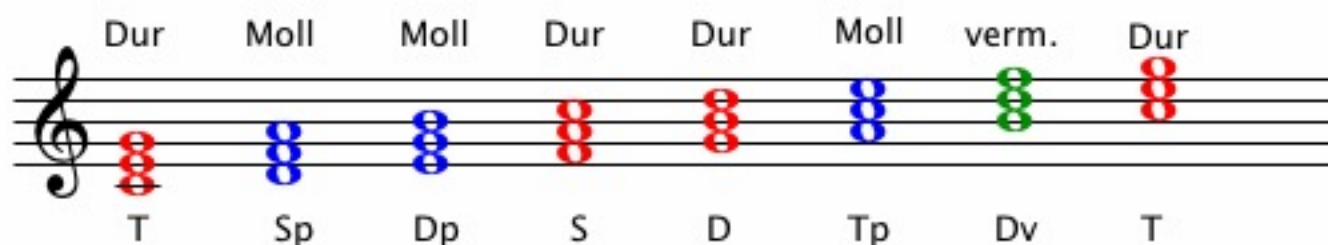

4 Chord Song

T = Tonika
 Sp = Subdominantparallele
 Dp = Dominantparallele
 S = Subdominante
 D = Dominante
 Dv = verkuerzt. Dominantsept

4 Chords